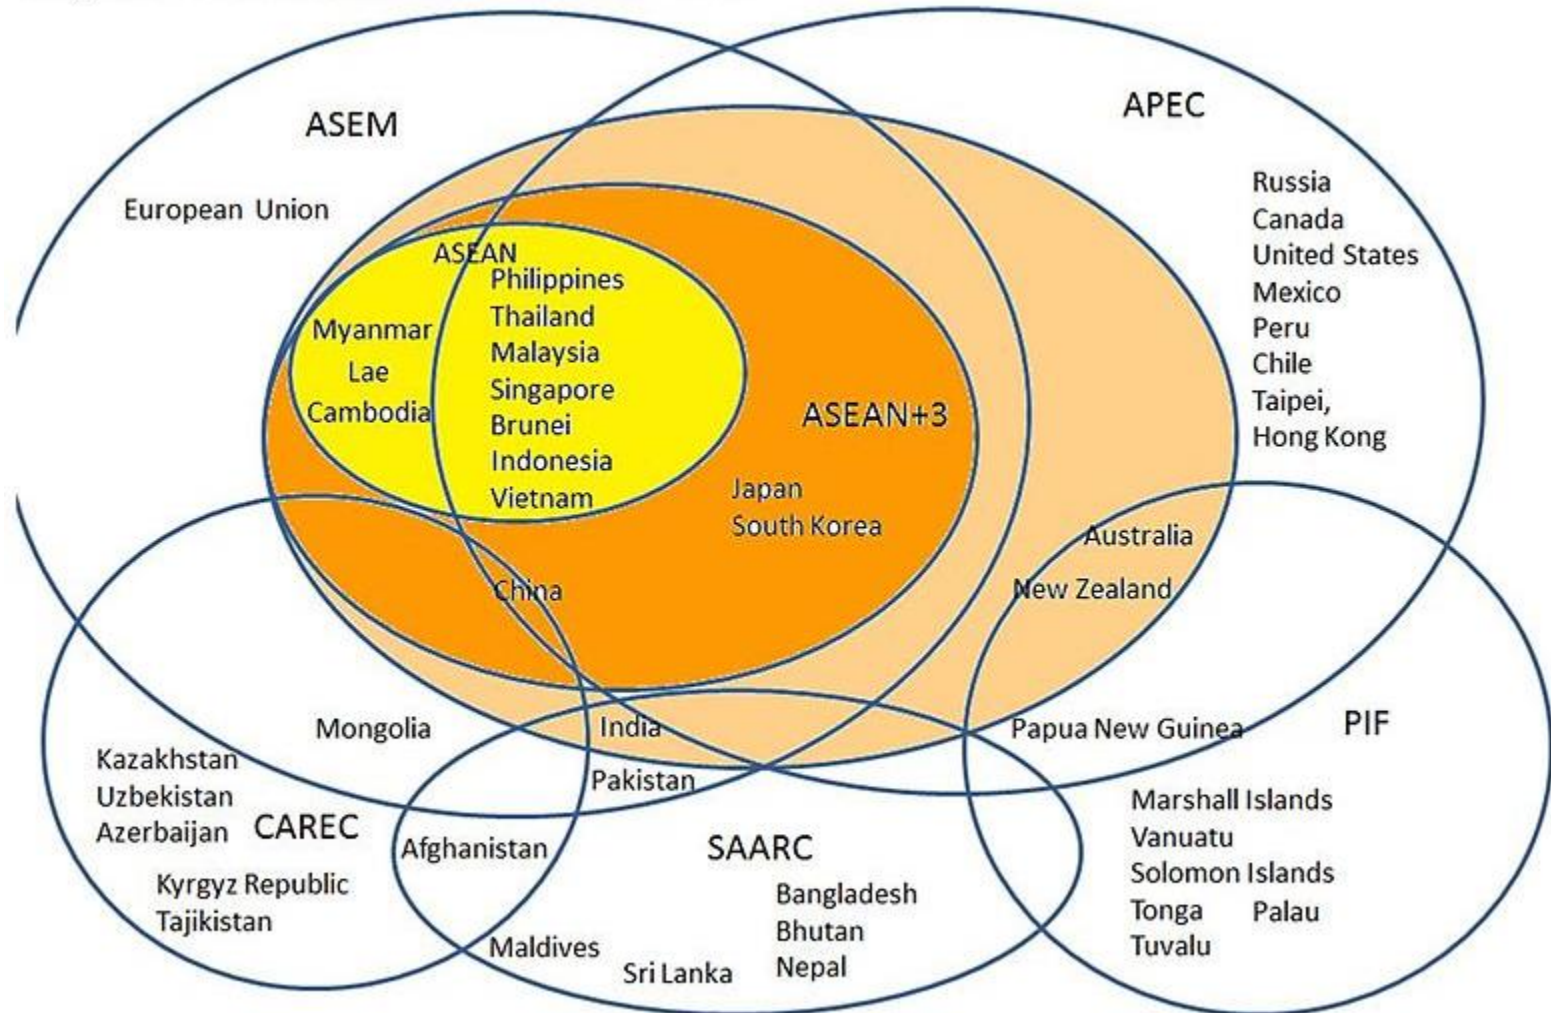

Probability and Random Processes

ECS 315

Asst. Prof. Dr. Prapun Suksompong

prapun@siit.tu.ac.th

2 Review of Set Theory

Office Hours:

BKD 3601-7

Monday 14:00-16:00

Wednesday 14:40-16:00

Venn diagram

Venn diagram: Examples

THE DENZEL WASHINGTON VENN DIAGRAM

■ GLASSES ■ FACIAL HAIR ■ GLASSES & FACIAL HAIR ■ ALL THREE!
■ HAT ■ HAT & GLASSES ■ HAT & FACIAL HAIR

Regional economic institutions in the Asia-Pacific diagram

Coffee Venn Diagrams

Hmmm...

When someone at Reuters designed this, they probably didn't expect that it would be interpreted as a Venn diagram.

Just what are its values?

[<http://gizmodo.com/when-someone-at-reuters-designed-this-they-probably-di-1624314532>]