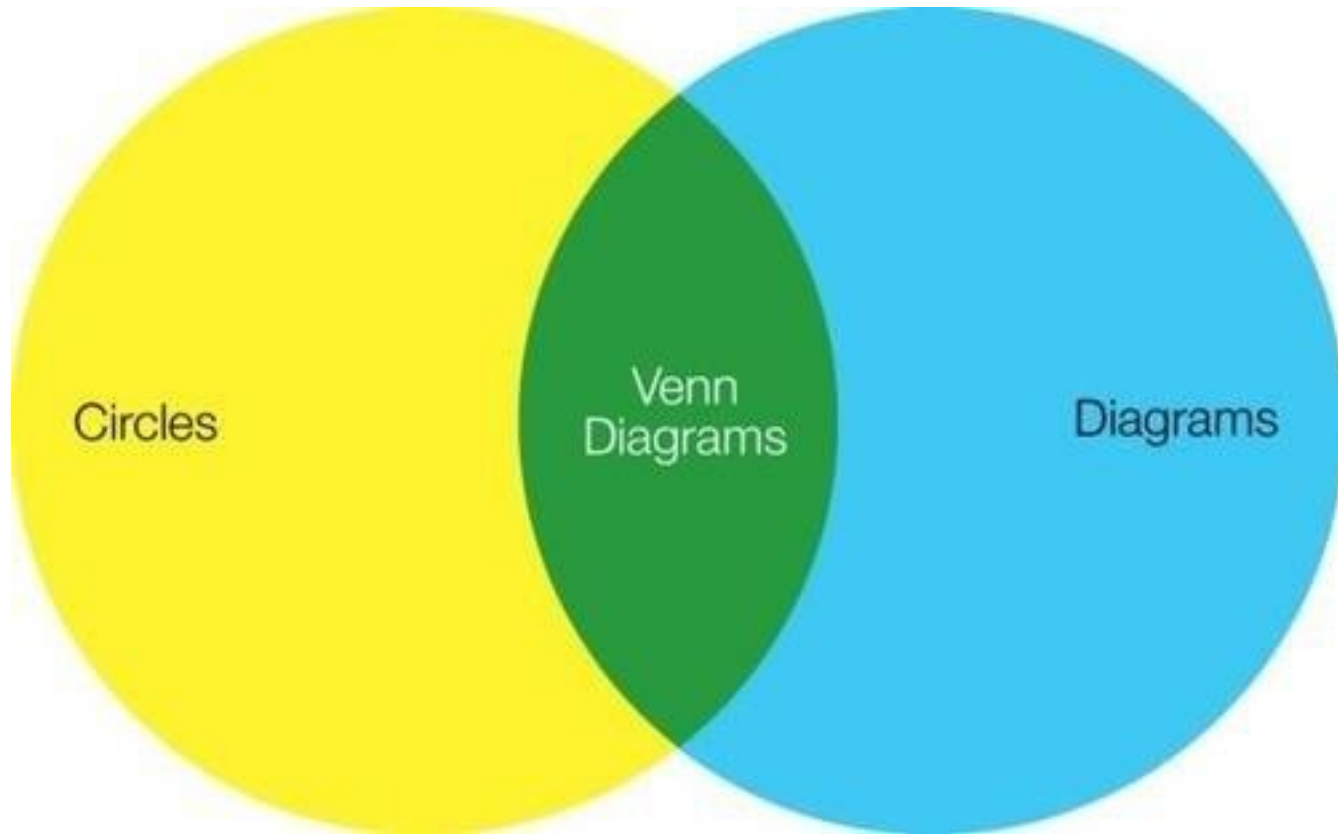

Probability and Random Processes

ECS 315

Asst. Prof. Dr. Prapun Suksompong

prapun@siit.tu.ac.th

2 Review of Set Theory

Office Hours:

BKD 3601-7

Monday 14:00-16:00

Wednesday 14:40-16:00

Venn diagram

Venn diagram: Examples

THE DENZEL WASHINGTON VENN DIAGRAM

■ GLASSES ■ FACIAL HAIR ■ GLASSES & FACIAL HAIR ■ ALL THREE!
■ HAT ■ HAT & GLASSES ■ HAT & FACIAL HAIR

Regional economic institutions in the Asia-Pacific diagram

Partitions